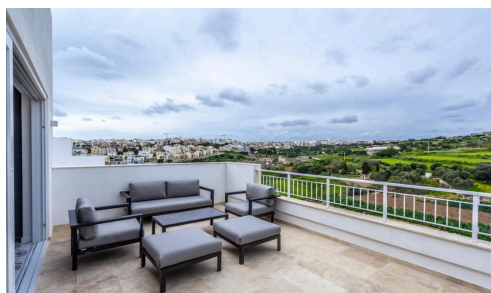

#16441

Fully Furnished Two Bedroom Penthouse In Swieqi With Valley Views

€790,000

📍 Swieqi, Sliema Area

For sale is a modern, fully furnished Penthouse in Swieqi, offering 2 spacious bedrooms and 2 bathrooms. Spread on approximately 150m², this home is thoughtfully designed, featuring an open-plan kitchen and living room that create a bright and welcoming atmosphere.

Swieqi is a quiet yet lively residential area, known for its friendly community and excellent amenities. It is close to popular shops, cafes, and restaurants, making daily living both convenient and enjoyable. The neighborhood is also