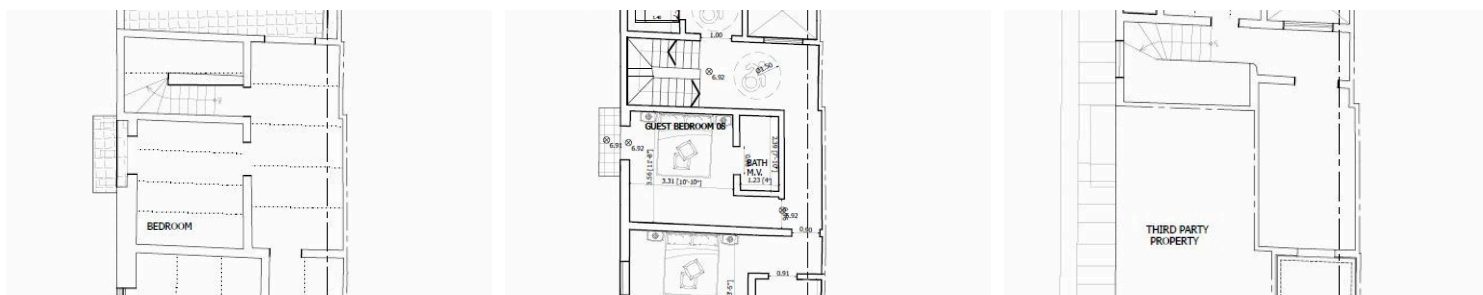

#16481

Building plot for a guesthouse

€955,000

📍 St. Pauls Bay, North

A corner site, with permits applied for an 11 to 12 room, ensuite guesthouse enjoying a ground floor reception and breakfast area and served with lift.