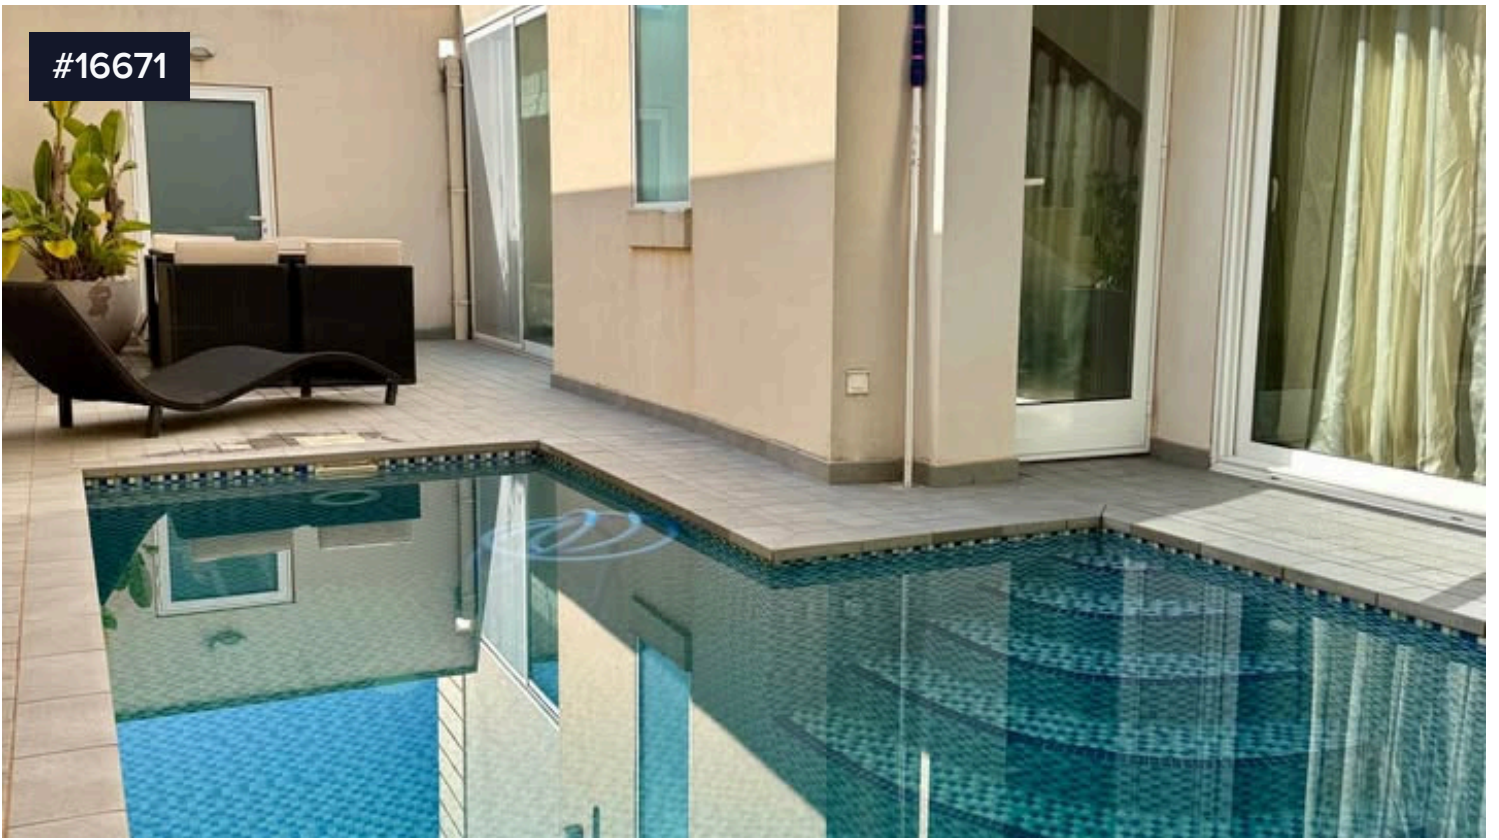

#16671

Semi-Detached Villa in Attard

€1,900,000

📍 Attard, Central

A rare opportunity to acquire an exceptional, wide-fronted, semi-detached villa in Misrah Kola, one of Attard's most desirable locations. This contemporary property is designer finished to high specifications. A beautiful home that offers a modern, practical, squarish and wide layout, with plenty of space and natural light for comfortable family living and entertaining.

Step into this impressive residence through a wide, welcoming entrance that sets the tone for the space and comfort found throughout. The home features a bright and airy open-plan sitting and dining area, complete with a charming wood-burning fireplace—perfect for both relaxing evenings and entertaining guests.