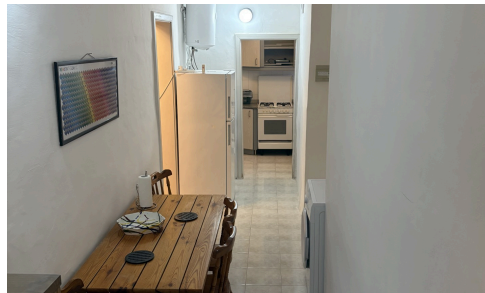

## 1-Bedroom Studio in a Private Villa – Own Entrance & Garden

€800 /month

📍 St. Julians, Sliema Area

Now available, this charming and cosy studio forms part of a private villa and offers complete independence with its own private entrance and exclusive garden space—perfect for enjoying outdoor relaxation in a secure and secure setting.