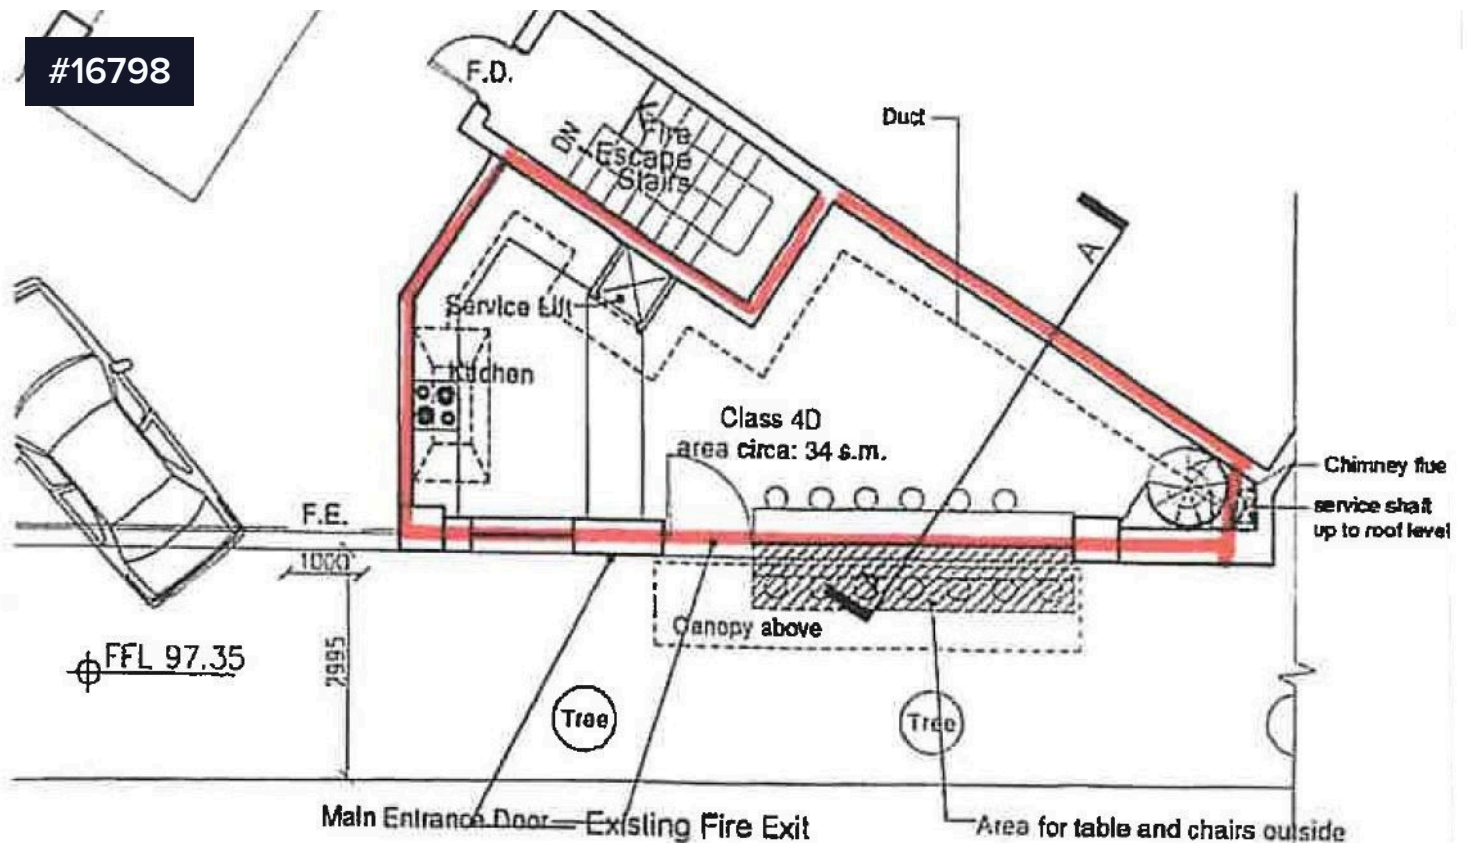

#16798

Fully Equipped Class 4D Commercial for Rent. €3,968 /month

📍 Ta' Xbiex, Sliema Area

This fully equipped premises with little need for investment required in a very sought after area in Ta' Xbiex is now up for Rent.

Located on street level, property has 34SQM internal, it offers extra tables which can be placed on the wide pavement. It also has another 30SQM below for the bathroom, storage etc.

Located in an extremely sought after location, this property makes it the perfect spot not just as a sit-in dining but also for local courier deliveries.

A must view!

Covered

📏 64 m²