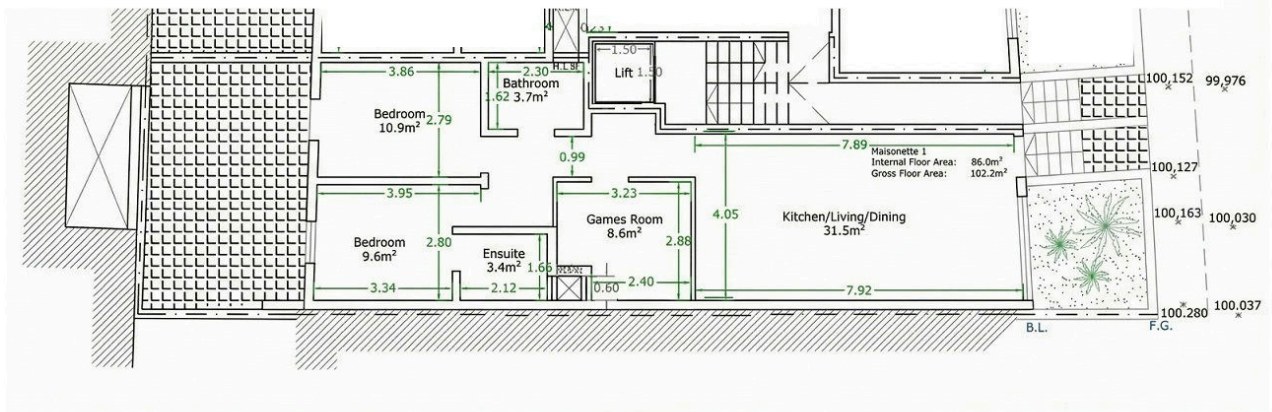

#16825

Maisonette in Pieta

€350,000

📍 Pieta, Sliema Area

Sold on Plan - this Maisonette in Pieta is now up for Sale.

Property comprises of an open plan kitchen/living/dining, 2 bedrooms (main with en-suite), main bathroom, a study/games room and a large backyard.

Garages area also available

Finished in Shell.

Bedrooms

Bathrooms

Covered