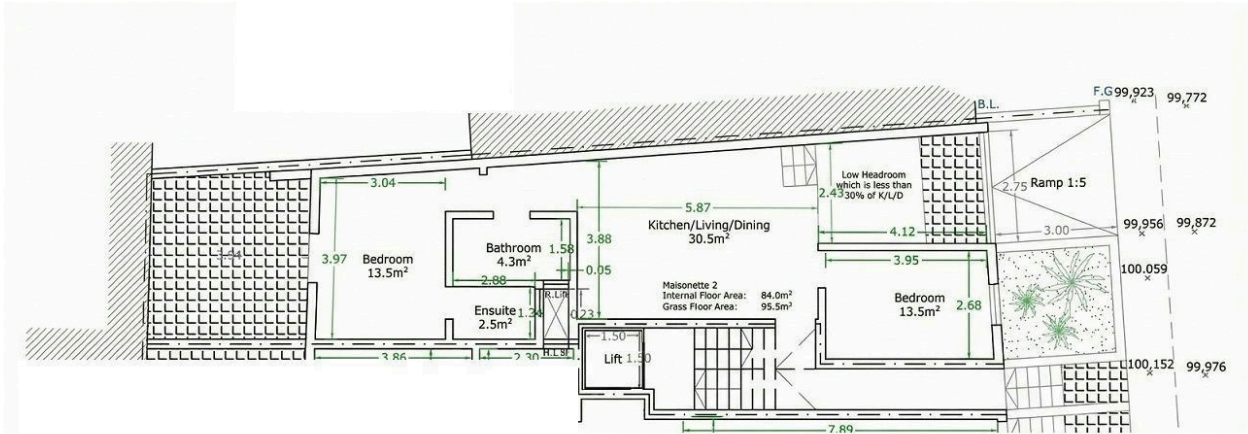

#16826

Maisonette in Pieta

€350,000

 Pieta, Sliema Area

Sold on Plan - this Maisonette in Pieta is now up for Sale.

Property comprises of an open plan kitchen/living/dining, 2 bedrooms (main with en-suite), main bathroom, a and a large backyard.

To be sold finished excluding bathrooms and internal doors.

Garages area also available.

Bedrooms

Bathrooms

Covered