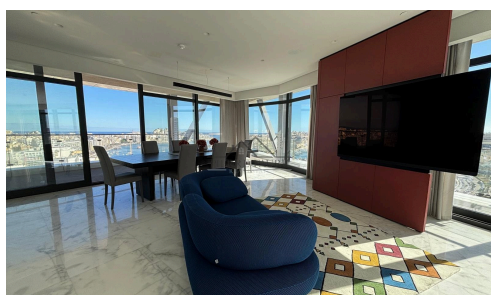

SAPT25195

Apartment In Gzira

€2,950,000

 Gzira, Sliema Area

Welcome to an exceptional living experience in one of Malta's most illustrious towers. Perfectly situated just a short stroll from vibrant day-to-day amenities, stunning beaches and exquisite restaurants, this one-of-a-kind 252sqm property presents an unparalleled lifestyle, offering mesmerizing 360-degree views from one of the top-most levels of the tower that encompass the serene landscapes of Manoel Island, the historic charm of Valletta, the lively atmosphere of Sliema, the trendy ambiance of St. Julian's, the picturesque panoramas of Ta' Xbiex and the inland.

As you step into this meticulously furnished apartment, you are greeted by a striking entrance hall that sets the tone for the elegance to come. The spacious open-plan layout seamlessly integrates the fully equipped kitchen, living,