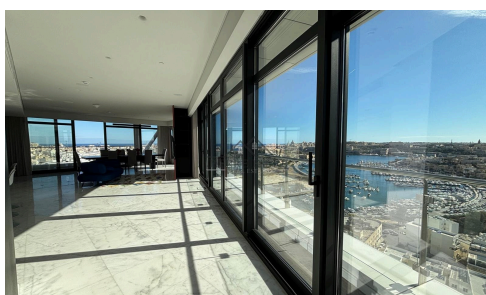

SAPT25195

Apartment In Gzira

€2,950,000

 Gzira, Sliema Area

Welcome to an exceptional living experience in one of Malta's most illustrious towers. Perfectly situated just a short stroll from vibrant day-to-day amenities, stunning beaches and exquisite restaurants, this one-of-a-kind 252sqm property presents an unparalleled lifestyle, offering mesmerizing 360-degree views from one of the top-most levels of the tower that encompass the serene landscapes of Manoel Island, the historic charm of Valletta, the lively atmosphere of Sliema, the trendy ambiance of St. Julian's, the picturesque panoramas of Ta' Xbiex and the inland.

As you step into this meticulously furnished apartment, you are greeted by a striking entrance hall that sets the tone for the elegance to come. The spacious open-plan layout seamlessly integrates the fully equipped kitchen, living,