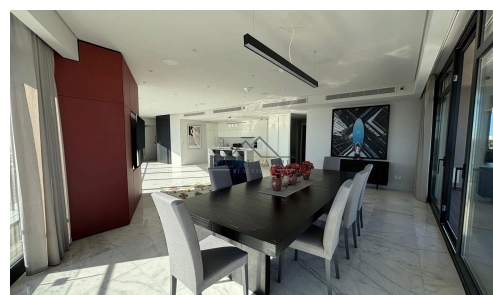

SAPT25195

Apartment In Gzira

€2,950,000

 Gzira, Sliema Area

Welcome to an exceptional living experience in one of Malta's most illustrious towers. Perfectly situated just a short stroll from vibrant day-to-day amenities, stunning beaches and exquisite restaurants, this one-of-a-kind 252sqm property presents an unparalleled lifestyle, offering mesmerizing 360-degree views from one of the top-most levels of the tower that encompass the serene landscapes of Manoel Island, the historic charm of Valletta, the lively atmosphere of Sliema, the trendy ambiance of St. Julian's, the picturesque panoramas of Ta' Xbiex and the inland.

As you step into this meticulously furnished apartment, you are greeted by a striking entrance hall that sets the tone for the elegance to come. The spacious open-plan layout seamlessly integrates the fully equipped kitchen, living,